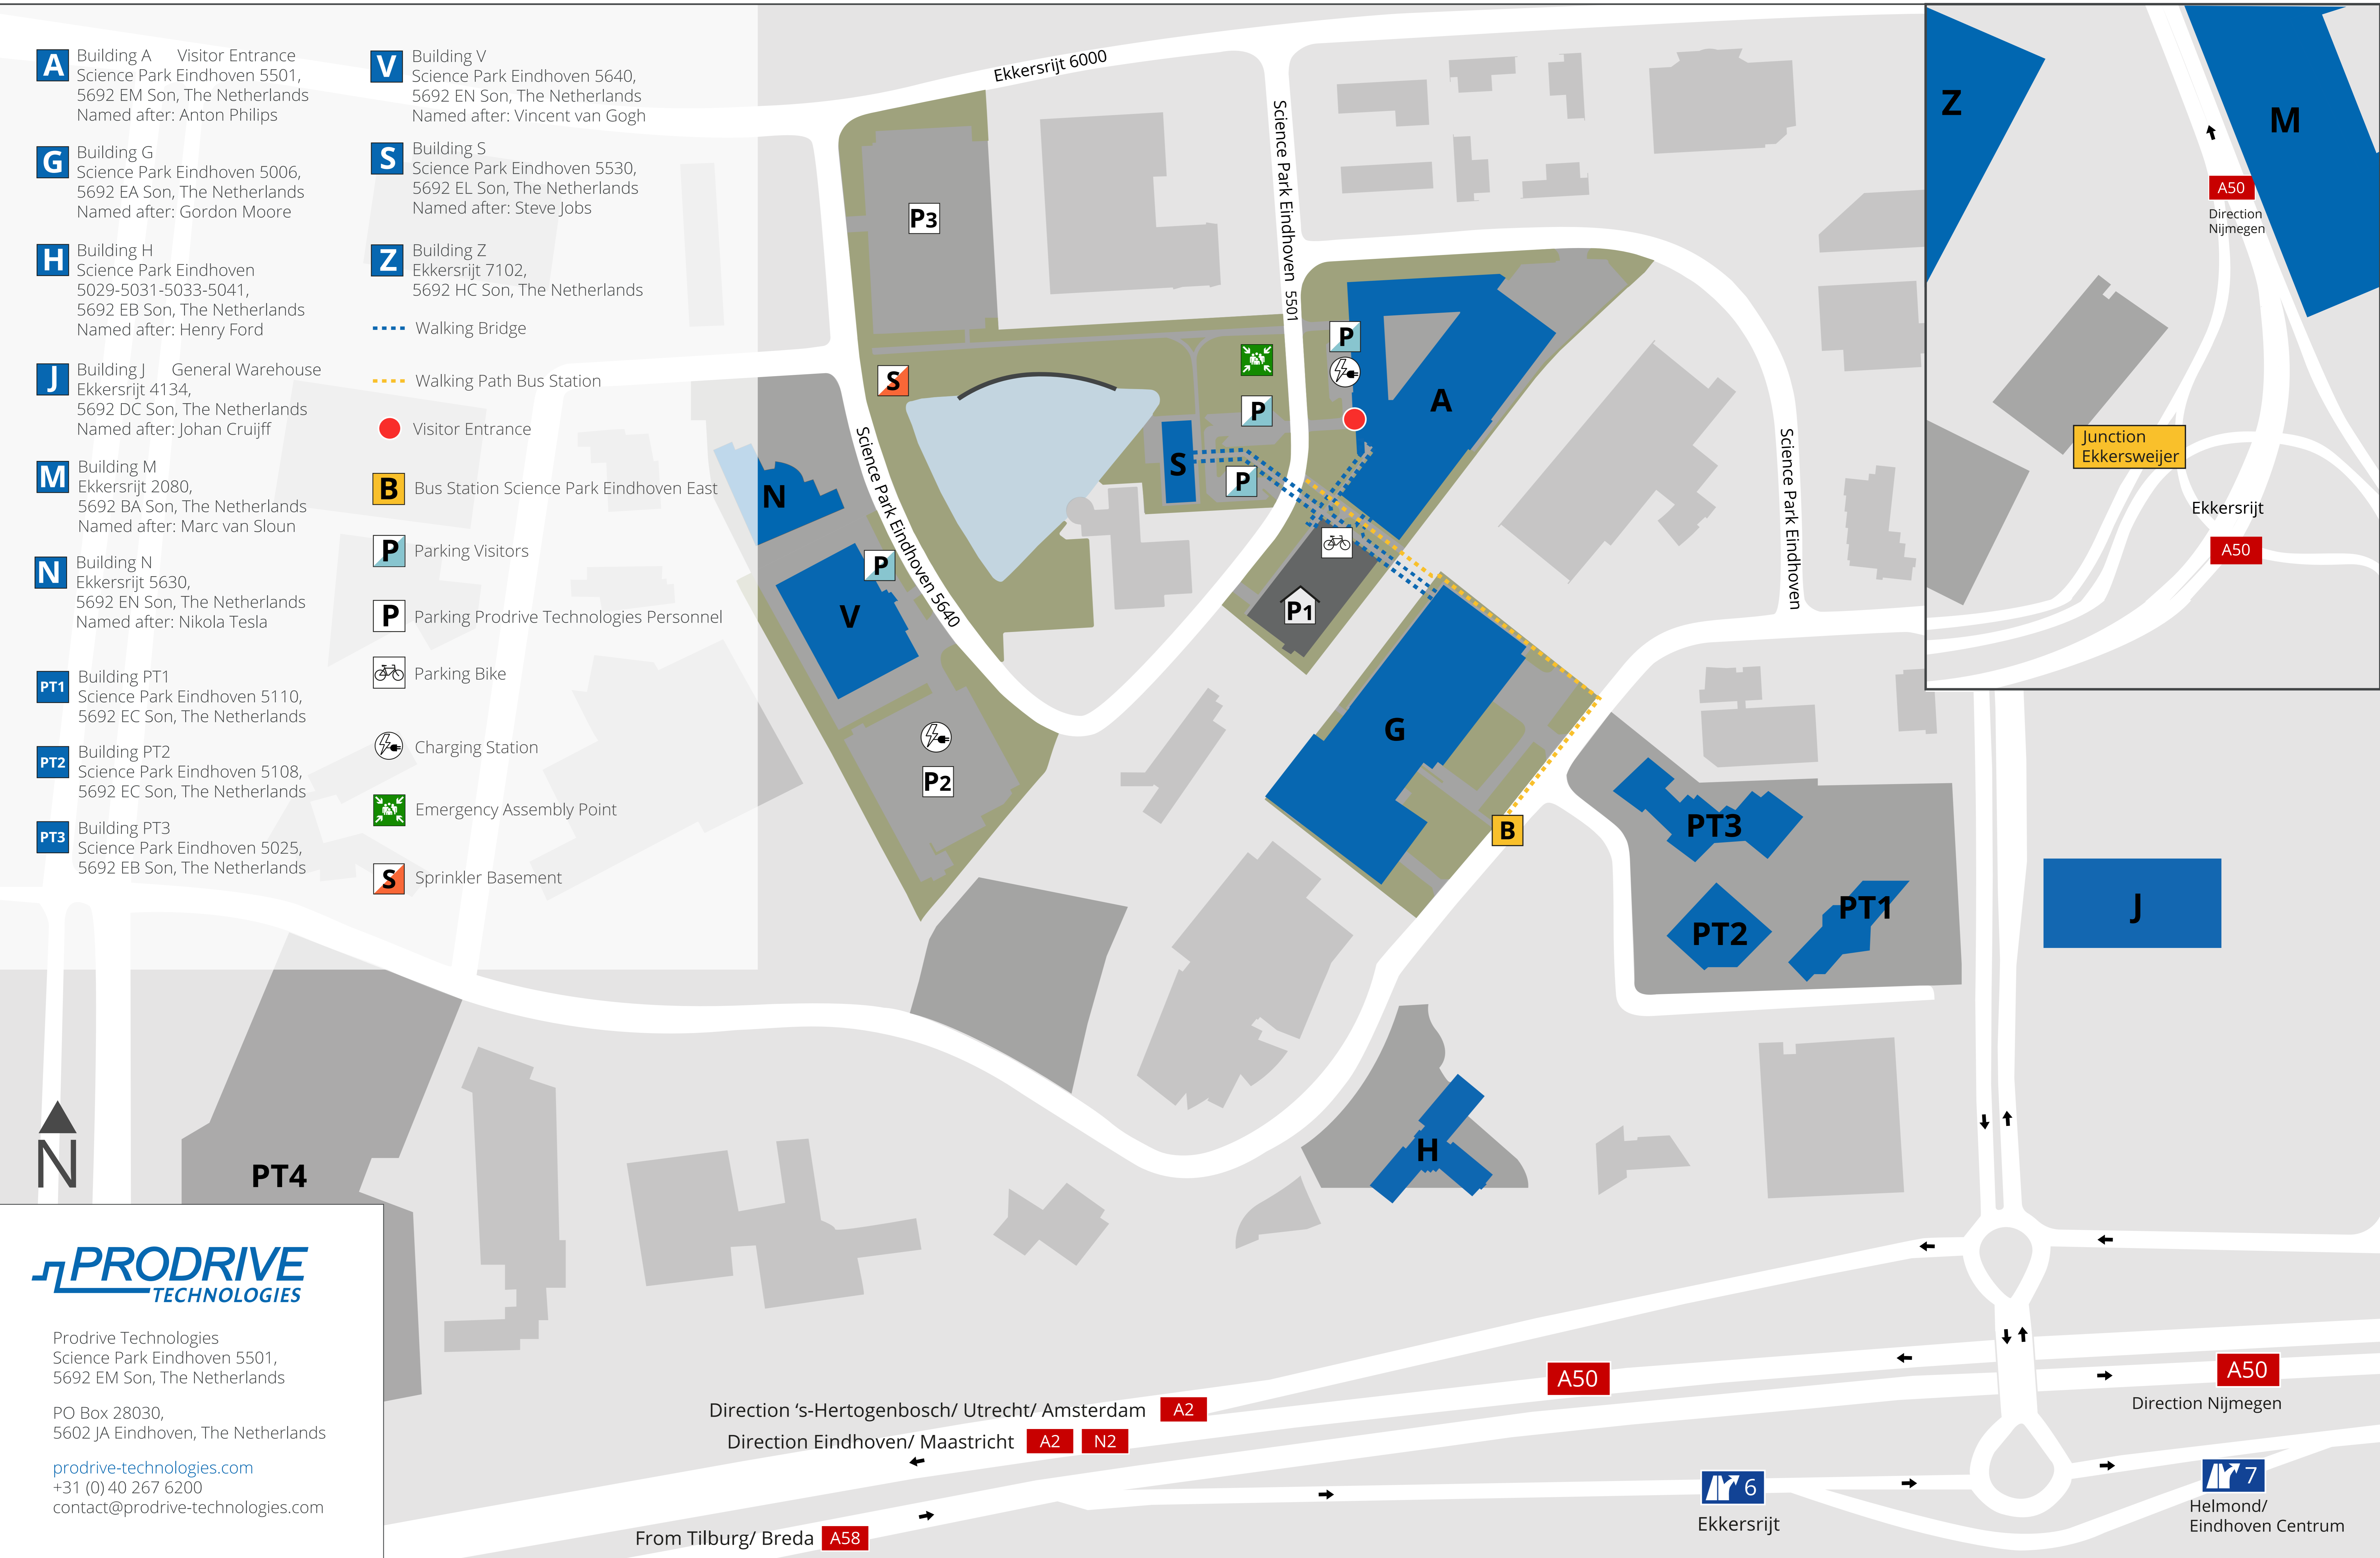

- A** Building A Visitor Entrance  
Science Park Eindhoven 5501,  
5692 EM Son, The Netherlands  
Named after: Anton Philips
- G** Building G  
Science Park Eindhoven 5006,  
5692 EA Son, The Netherlands  
Named after: Gordon Moore
- H** Building H  
Science Park Eindhoven  
5029-5031-5033-5041,  
5692 EB Son, The Netherlands  
Named after: Henry Ford
- J** Building J General Warehouse  
Ekkersrijt 4134,  
5692 DC Son, The Netherlands  
Named after: Johan Cruijff
- M** Building M  
Ekkersrijt 2080,  
5692 BA Son, The Netherlands  
Named after: Marc van Sloun
- N** Building N  
Ekkersrijt 5630,  
5692 EN Son, The Netherlands  
Named after: Nikola Tesla
- PT1** Building PT1  
Science Park Eindhoven 5110,  
5692 EC Son, The Netherlands
- PT2** Building PT2  
Science Park Eindhoven 5108,  
5692 EC Son, The Netherlands
- PT3** Building PT3  
Science Park Eindhoven 5025,  
5692 EB Son, The Netherlands

- V** Building V  
Science Park Eindhoven 5640,  
5692 EN Son, The Netherlands  
Named after: Vincent van Gogh
- S** Building S  
Science Park Eindhoven 5530,  
5692 EL Son, The Netherlands  
Named after: Steve Jobs
- Z** Building Z  
Ekkersrijt 7102,  
5692 HC Son, The Netherlands
- Walking Bridge
- Walking Path Bus Station
- Visitor Entrance
- Bus Station Science Park Eindhoven East
- Parking Visitors
- Parking Prodrive Technologies Personnel
- Parking Bike
- Charging Station
- Emergency Assembly Point
- Sprinkler Basement

Direction 's-Hertogenbosch/ Utrecht/ Amsterdam **A2**  
 Direction Eindhoven/ Maastricht **A2 N2**  
 From Tilburg/ Breda **A58**

**A50** Direction Nijmegen  
**A50** Direction Nijmegen  
**6** Ekkersrijt  
**7** Helmond/ Eindhoven Centrum